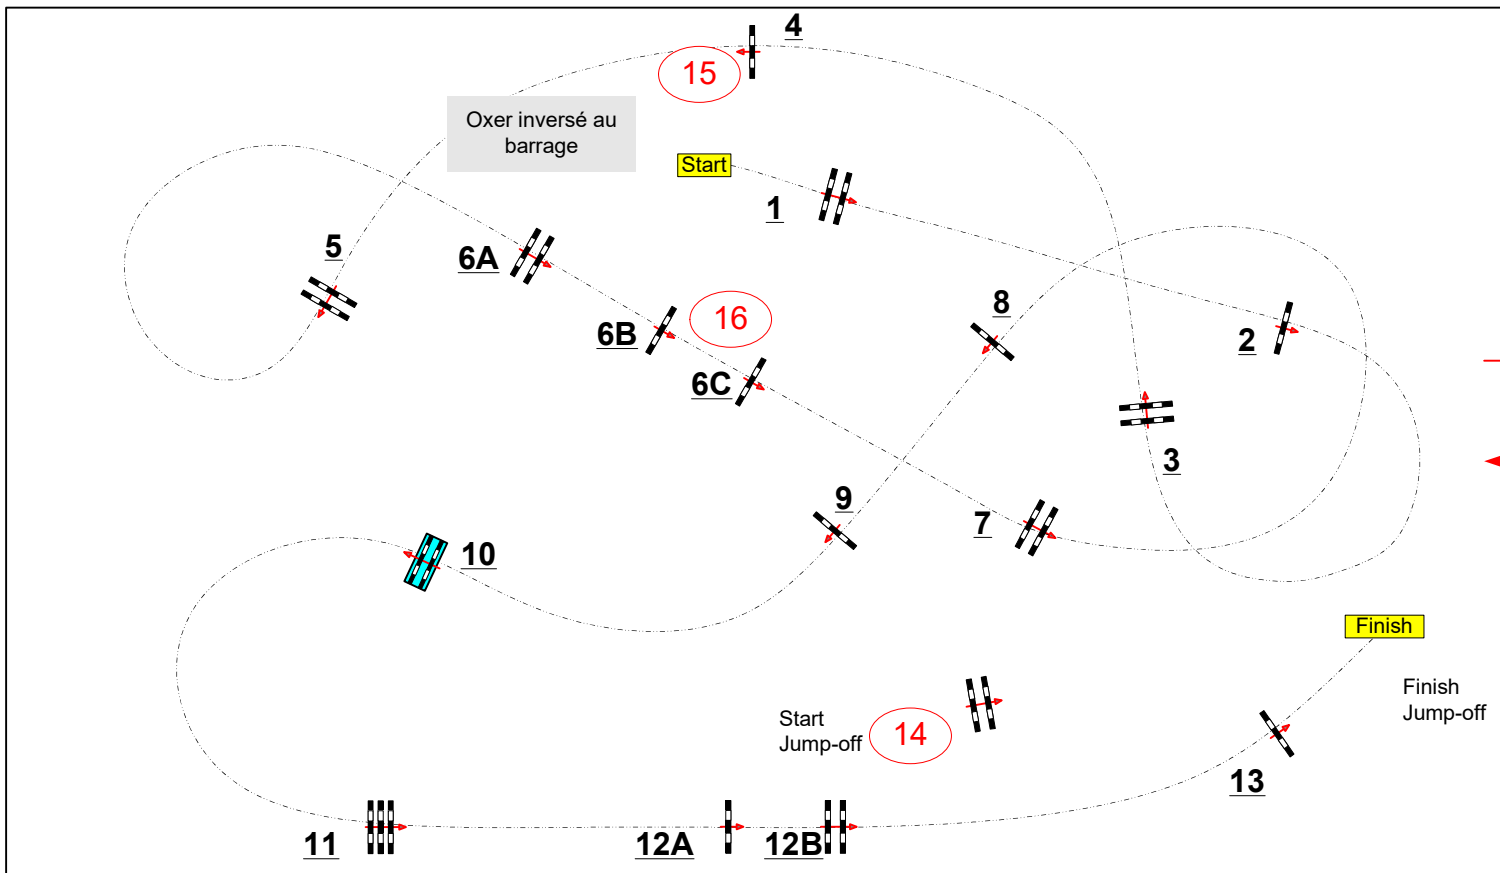

JUMPING DE GACE

Class No.: 14

GRAND PRIX PRO 2

BAREME A AU CHRONO &
BARRAGE CHRONO

dimanche 16 juillet 2023

Start: 12:45

Table: A
National RG:
FEI RG / Art.
Height: 1,35 m

Speed: 375 m/min

Length: 510 m

Time allowed: 82 sec

Time limit: 164 sec

Obstacles: 1 à 13

Efforts: 16

Penalty sec

Closed combination:

Barrage:

14.9.10.15.16.12AB.13.

Length: 350 m

Time allowed: 56 sec

Time limit: 112 sec

JURY

BARRAGE :
14.9.10.15.16.12AB.13.