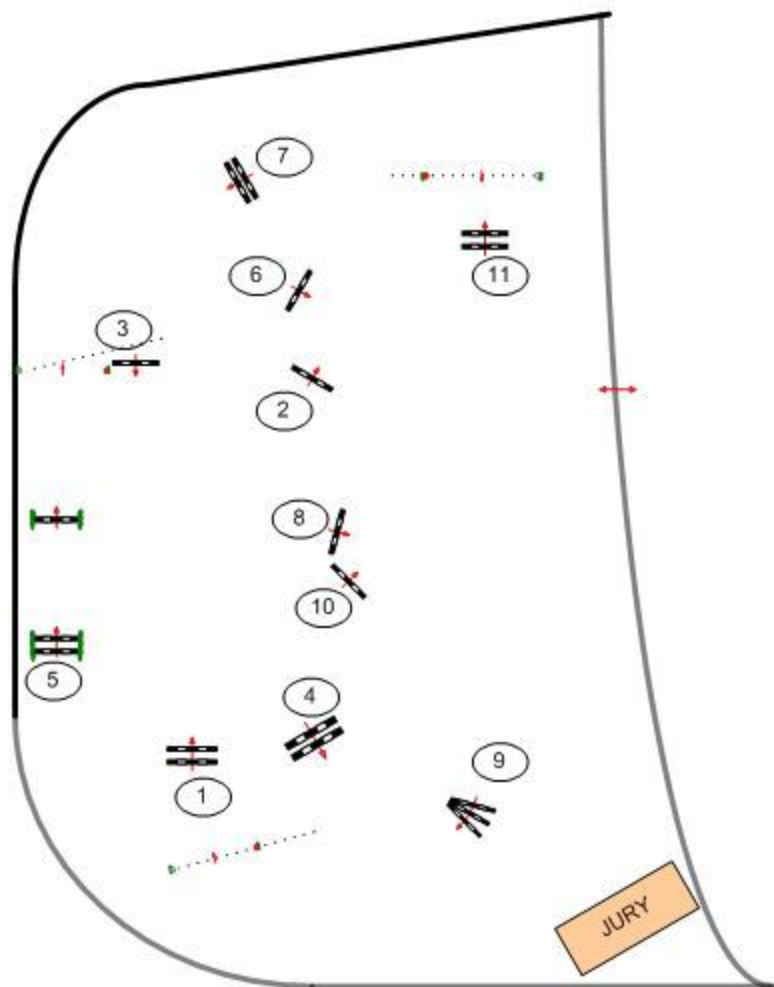

NOTRE DAME D'ESTREES

Class No.: grand prix 1 m temps différé

Table: A
National RG:
FEI RG / Art. 238.2.1
Height: 100 m

Speed: 350 m/min
Length: 500 m
Time allowed: 86 sec
Time limit: 172 sec

Obstacles:
Efforts:
Penalty sec:
Closed combination:

1st Jump-off:
Length: m
Time allowed: sec
Time limit: sec

Course Designer

Audebert christophe
Lhospital Alain